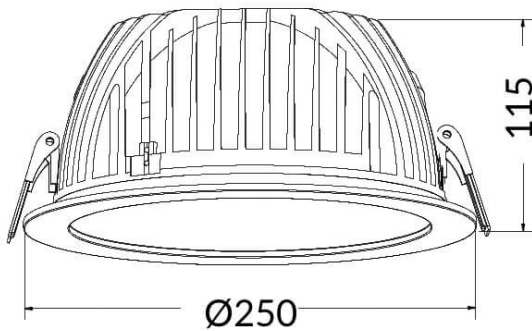

### PERFORM-R Smart

Lavov Downlights from the family PERFORM-R ,power 55 W and CRI 80 with an optic 80 degrees made in Die Cast Aluminum finished in White with a real lumen output of 5500lm and an efficiency of 100lm/W. DALI driver. WIRELESS DIMABLE .

Item code	86.DS22.740T.01
Product type	Indoor
Category	Downlights
Family	PERFORM
Subfamily	PERFORM-R Smart
Pictograms	

### Scheme

Product	
Real power (W)	55
Real luminous flux (Lm)	5500
Luminous efficiency (Lm/W)	100
Beam angle (°)	80
Life time (h)	50000 h L80B10
IP	20
Electrical class insulation	Clas II
Colour	White
Control gear included	Yes
Control gear	DALI
Flicker Free	Yes
Light source	LED
Type of LED	COB
Colour temperature (K)	4000
Colour consistency (SDCM)	SDCM5
CRI	80