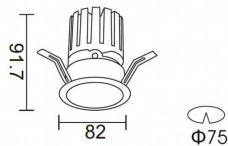

Subfamily	PRO-DR Smart
------------------	---------------------

Pictograms	

Scheme

Product

Real power (W)	12.2
-----------------------	-------------

Real luminous flux (Lm)	787.5
--------------------------------	--------------