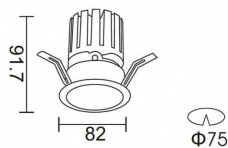

Scheme

Product

Real power (W)	12.2

Real luminous flux (Lm)	787.5

Luminous efficiency (Lm/W)	64.56

Beam angle (°)	12

Life time (h)	50000 h L80B10

IP	20

Electrical class insulation	Clas II

Colour	black

Control gear included	Yes

Control gear	DALI+wireless Casambi

Flicker Free	Yes

Light source	LED

Type of LED	COB

Colour temperature (K)	3000

Colour consistency (SDCM)	SDCM<3

CRI	80