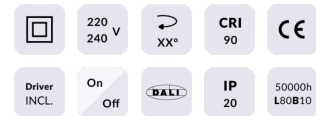

### PRO-DR Smart

Lavov downlight from the family PRO-DR Smart with a power of 12,2W and an optics 12 degrees . CCT 3000K. With a total lumen output of 787,5lm and a luminous efficiency of 64,56lm/W.DALI+wireless Casambi driver. Made in die cast aluminum and finished in grey color.

#### Pictograms

<b>Product</b>	
<b>Real power (W)</b>	<b>12.2</b>
<b>Real luminous flux (Lm)</b>	<b>787.5</b>
<b>Luminous efficiency (Lm/W)</b>	<b>64.56</b>
<b>Beam angle (°)</b>	<b>12</b>
<b>Life time (h)</b>	<b>50000 h L80B10</b>
<b>IP</b>	<b>20</b>
<b>Electrical class insulation</b>	<b>Clas II</b>
<b>Colour</b>	<b>grey</b>
<b>Control gear included</b>	<b>Yes</b>
<b>Control gear</b>	<b>DALI+wireless Casambi</b>
<b>Flicker Free</b>	<b>Yes</b>
<b>Light source</b>	<b>LED</b>
<b>Type of LED</b>	<b>COB</b>
<b>Colour temperature (K)</b>	<b>3000</b>
<b>Colour consistency (SDCM)</b>	<b>SDCM3</b>
<b>CRI</b>	<b>80</b>