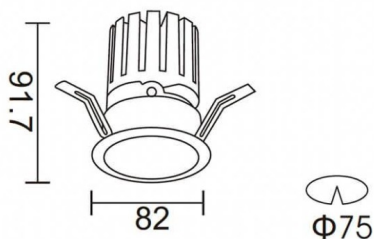

PRO-DR Smart

Lavov downlight from the family PRO-DR Smart with a power of 12,2W and an optics 24 degrees . CCT 3000K. With a total lumen output of 787,5lm and a luminous efficiency of 64,56lm/W.DALI+wireless Casambi driver. Made in die cast aluminum and finished in White color.

Scheme

Item code	86.DS25.1329.01
Product type	Indoor
Category	Downlights
Family	PRO-D
Subfamily	PRO-DR Smart
Pictograms	

Product	
Real power (W)	12.2
Real luminous flux (Lm)	787.5
Luminous efficiency (Lm/W)	64.56
Beam angle (º)	24
Life time (h)	50000 h L80B10
IP	20
Electrical class insulation	Clas II
Colour	White
Control gear included	Yes
Control gear	DALI+wireless Casambi
Flicker Free	Yes
Light source	LED
Type of LED	COB
Colour temperature (K)	3000
Colour consistency (SDCM)	SDCM<3
CRI	80