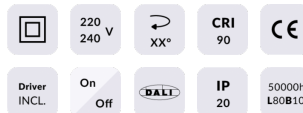

PRO-DR Smart

Lavov downlight from the family PRO-DR Smart with a power of 12,2W and an optics 24 degrees . CCT 3000K. With a total lumen output of 787,5lm and a luminous efficiency of 64,56lm/W.DALI+wireless Casambi driver. Made in die cast aluminum and finished in White color.

Item code	86.DS25.1329.01

Product type	Indoor

Category	Downlights

Family	PRO-D

Subfamily	PRO-DR Smart

Pictograms	

Scheme

Product

Real power (W)	12.2

Real luminous flux (Lm)	787.5

Luminous efficiency (Lm/W)	64.56

Beam angle (°)	24

Life time (h)	50000 h L80B10

IP	20

Electrical class insulation	Clas II

Colour	White

Control gear included	Yes

Control gear	DALI+wireless Casambi

Flicker Free	Yes

Light source	LED

Type of LED	COB

Colour temperature (K)	3000

Colour consistency (SDCM)	SDCM<3

CRI	80