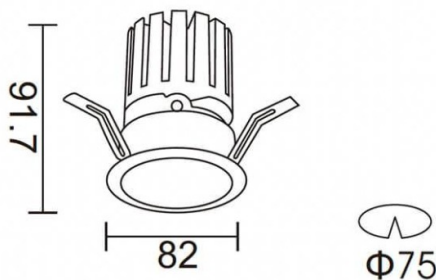

PRO-DR Smart

Lavov downlight from the family PRO-DR Smart with a power of 12,2W and an optics 24 degrees . CCT 3000K. With a total lumen output of 787,5lm and a luminous efficiency of 64,56lm/W.DALI+wireless Casambi driver. Made in die cast aluminum and finished in White color.

Item code	86.DS25.1329.01
Product type	Indoor
Category	Downlights
Family	PRO-D
Subfamily	PRO-DR Smart
Pictograms	

Scheme

Product	
Real power (W)	12.2
Real luminous flux (Lm)	787.5
Luminous efficiency (Lm/W)	64.56
Beam angle (°)	24
Life time (h)	50000 h L80B10
IP	20
Electrical class insulation	Clas II
Colour	White
Control gear included	Yes
Control gear	DALI+wireless Casambi
Flicker Free	Yes
Light source	LED
Type of LED	COB
Colour temperature (K)	3000
Colour consistency (SDCM)	SDCM<3
CRI	80