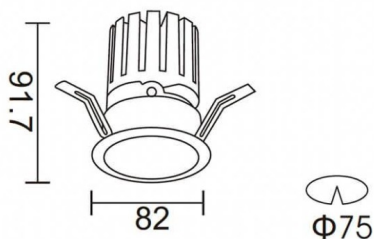

PRO-DR Smart

Lavov downlight from the family PRO-DR Smart with a power of 12,2W and an optics 24 degrees . CCT 3000K. With a total lumen output of 787,5lm and a luminous efficiency of 64,56lm/W.DALI+wireless Casambi driver. Made in die cast aluminum and finished in White color.

Scheme

Item code	86.DS25.1329.01
Product type	Indoor
Category	Downlights
Family	PRO-D
Subfamily	PRO-DR Smart

Pictograms

Product	
Real power (W)	12.2
Real luminous flux (Lm)	787.5
Luminous efficiency (Lm/W)	64.56
Beam angle (°)	24
Life time (h)	50000 h L80B10
IP	20
Electrical class insulation	Clas II
Colour	White
Control gear included	Yes
Control gear	DALI+wireless Casambi
Flicker Free	Yes
Light source	LED
Type of LED	COB
Colour temperature (K)	3000
Colour consistency (SDCM)	SDCM3
CRI	80