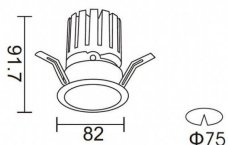

Scheme

Product

Real power (W)	12.2

Real luminous flux (Lm)	787.5

Luminous efficiency (Lm/W)	64.56

Beam angle (°)	24

Life time (h)	50000 h L80B10

IP	20

Electrical class insulation	Clas II

Colour	White

Control gear included	Yes

Control gear	DALI+wireless Casambi

Flicker Free	Yes

Light source	LED

Type of LED	COB

Colour temperature (K)	3000

Colour consistency (SDCM)	SDCM<3

CRI	80