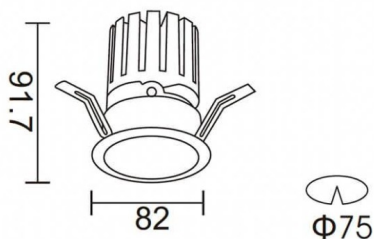

### PRO-DR Smart

Lavov downlight from the family PRO-DR Smart with a power of 12,2W and an optics 24 degrees . CCT 3000K. With a total lumen output of 787,5lm and a luminous efficiency of 64,56lm/W.DALI+wireless Casambi driver. Made in die cast aluminum and finished in black color.

### Scheme

Item code	86.DS25.1329.02
Product type	Indoor
Category	Downlights
Family	PRO-D
Subfamily	PRO-DR Smart
Pictograms	

Product	
Real power (W)	12.2
Real luminous flux (Lm)	787.5
Luminous efficiency (Lm/W)	64.56
Beam angle (&ordm;)	24
Life time (h)	50000 h L80B10
IP	20
Electrical class insulation	Clas II
Colour	black
Control gear included	Yes
Control gear	DALI+wireless Casambi
Flicker Free	Yes
Light source	LED
Type of LED	COB
Colour temperature (K)	3000
Colour consistency (SDCM)	SDCM<3
CRI	80