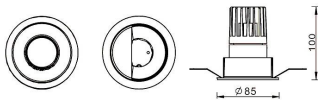

### PRO-DR Smart

Lavov downlight from the family PRO-DR Smart with a power of 12,2W and an optics 24 degrees . CCT 3000K. With a total lumen output of 787,5lm and a luminous efficiency of 64,56lm/W.DALI+ wireless Casambi driver. Made in die cast aluminum and finished in black color.

### Scheme

<b>Product</b>	
<b>Real power (W)</b>	<b>12.2</b>
<b>Real luminous flux (Lm)</b>	<b>787.5</b>
<b>Luminous efficiency (Lm/W)</b>	<b>64.56</b>
<b>Beam angle (°)</b>	<b>24</b>
<b>Life time (h)</b>	<b>50000 h L80B10</b>
<b>IP</b>	<b>20</b>
<b>Electrical class insulation</b>	<b>Clas II</b>
<b>Colour</b>	<b>black</b>
<b>Control gear included</b>	<b>Yes</b>
<b>Control gear</b>	<b>DALI+wireless Casambi</b>
<b>Flicker Free</b>	<b>Yes</b>
<b>Light source</b>	<b>LED</b>
<b>Type of LED</b>	<b>COB</b>
<b>Colour temperature (K)</b>	<b>3000</b>
<b>Colour consistency (SDCM)</b>	<b>SDCM&lt;3</b>
<b>CRI</b>	<b>80</b>