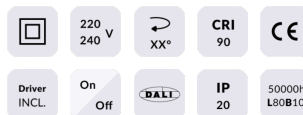

PRO-DR Smart

Lavov downlight from the family PRO-DR Smart with a power of 12,2W and an optics 24 degrees . CCT 3000K. With a total lumen output of 787,5lm and a luminous efficiency of 64,56lm/W.DALI+wireless Casambi driver. Made in die cast aluminum and finished in grey color.

Item code	86.DS25.1329.03

Product type	Indoor

Category	Downlights

Family	PRO-D

Subfamily	PRO-DR Smart

Pictograms	

Scheme

Product

Real power (W)	12.2

Real luminous flux (Lm)	787.5

Luminous efficiency (Lm/W)	64.56

Beam angle (°)	24

Life time (h)	50000 h L80B10

IP	20

Electrical class insulation	Clas II

Colour	grey

Control gear included	Yes

Control gear	DALI+wireless Casambi

Flicker Free	Yes

Light source	LED

Type of LED	COB

Colour temperature (K)	3000

Colour consistency (SDCM)	SDCM<3

CRI	80