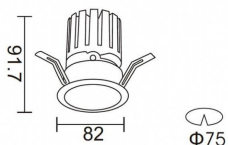

Scheme

Product

Real power (W)	12.2

Real luminous flux (Lm)	787.5

Luminous efficiency (Lm/W)	64.56

Beam angle (°)	24

Life time (h)	50000 h L80B10

IP	20

Electrical class insulation	Clas II

Colour	grey

Control gear included	Yes

Control gear	DALI+wireless Casambi

Flicker Free	Yes

Light source	LED

Type of LED	COB

Colour temperature (K)	3000

Colour consistency (SDCM)	SDCM<3

CRI	80