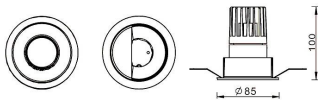

### PRO-DR Smart

Lavov downlight from the family PRO-DR Smart with a power of 12,2W and an optics 24 degrees . CCT 3000K. With a total lumen output of 787,5lm and a luminous efficiency of 64,56lm/W.DALI+ wireless Casambi driver. Made in die cast aluminum and finished in grey color.

### Scheme

<b>Product</b>	
<b>Real power (W)</b>	<b>12.2</b>
<b>Real luminous flux (Lm)</b>	<b>787.5</b>
<b>Luminous efficiency (Lm/W)</b>	<b>64.56</b>
<b>Beam angle (°)</b>	<b>24</b>
<b>Life time (h)</b>	<b>50000 h L80B10</b>
<b>IP</b>	<b>20</b>
<b>Electrical class insulation</b>	<b>Clas II</b>
<b>Colour</b>	<b>grey</b>
<b>Control gear included</b>	<b>Yes</b>
<b>Control gear</b>	<b>DALI+wireless Casambi</b>
<b>Flicker Free</b>	<b>Yes</b>
<b>Light source</b>	<b>LED</b>
<b>Type of LED</b>	<b>COB</b>
<b>Colour temperature (K)</b>	<b>3000</b>
<b>Colour consistency (SDCM)</b>	<b>SDCM&lt;3</b>
<b>CRI</b>	<b>80</b>