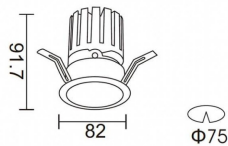

PRO-DR Smart

Lavov downlight from the family PRO-DR Smart with a power of 12,2W and an optics 36 degrees . CCT 3000K. With a total lumen output of 787,5lm and a luminous efficiency of 64,56lm/W.DALI+ wireless Casambi driver. Made in die cast aluminum and finished in White color.

Item code	86.DS25.1339.01
Product type	Indoor
Category	Downlights
Family	PRO-D
Subfamily	PRO-DR Smart

Pictograms

Scheme

Product	
Real power (W)	12.2
Real luminous flux (Lm)	787.5
Luminous efficiency (Lm/W)	64.56
Beam angle (°)	36
Life time (h)	50000 h L80B10
IP	20
Electrical class insulation	Clas II
Colour	White
Control gear included	Yes
Control gear	DALI+wireless Casambi
Flicker Free	Yes
Light source	LED
Type of LED	COB
Colour temperature (K)	3000
Colour consistency (SDCM)	SDCM<3
CRI	80