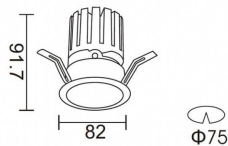

Scheme

Product

Real power (W)	12.2

Real luminous flux (Lm)	787.5

Luminous efficiency (Lm/W)	64.56

Beam angle (°)	36

Life time (h)	50000 h L80B10

IP	20

Electrical class insulation	Clas II

Colour	White

Control gear included	Yes

Control gear	DALI+wireless Casambi

Flicker Free	Yes

Light source	LED

Type of LED	COB

Colour temperature (K)	3000

Colour consistency (SDCM)	SDCM<3

CRI	80