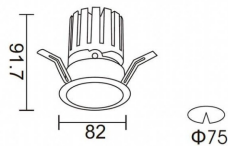

### PRO-DR Smart

Lavov downlight from the family PRO-DR Smart with a power of 12,2W and an optics 36 degrees . CCT 3000K. With a total lumen output of 787,5lm and a luminous efficiency of 64,56lm/W.DALI+wireless Casambi driver. Made in die cast aluminum and finished in black color.

### Scheme

<b>Product</b>	
<b>Real power (W)</b>	<b>12.2</b>
<b>Real luminous flux (Lm)</b>	<b>787.5</b>
<b>Luminous efficiency (Lm/W)</b>	<b>64.56</b>
<b>Beam angle (°)</b>	<b>36</b>
<b>Life time (h)</b>	<b>50000 h L80B10</b>
<b>IP</b>	<b>20</b>
<b>Electrical class insulation</b>	<b>Clas II</b>
<b>Colour</b>	<b>black</b>
<b>Control gear included</b>	<b>Yes</b>
<b>Control gear</b>	<b>DALI+wireless Casambi</b>
<b>Flicker Free</b>	<b>Yes</b>
<b>Light source</b>	<b>LED</b>
<b>Type of LED</b>	<b>COB</b>
<b>Colour temperature (K)</b>	<b>3000</b>
<b>Colour consistency (SDCM)</b>	<b>SDCM&lt;3</b>
<b>CRI</b>	<b>80</b>