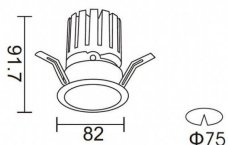

Subfamily	PRO-DR Smart
------------------	---------------------

Pictograms	    
	    

Scheme

Product

Real power (W)	12.2
-----------------------	-------------

Real luminous flux (Lm)	787.5
--------------------------------	--------------