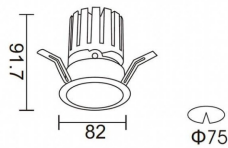

Scheme

Product

Real power (W)	12.2

Real luminous flux (Lm)	787.5

Luminous efficiency (Lm/W)	64.56

Beam angle (°)	12

Life time (h)	50000 h L80B10

IP	20

Electrical class insulation	Clas II

Colour	White

Control gear included	Yes

Control gear	DALI+wireless Casambi

Flicker Free	Yes

Light source	LED

Type of LED	COB

Colour temperature (K)	4000

Colour consistency (SDCM)	SDCM<3

CRI	80