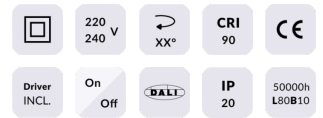

PRO-DR Smart

Lavov downlight from the family PRO-DR Smart with a power of 12,2W and an optics 12 degrees . CCT 4000K. With a total lumen output of 787,5lm and a luminous efficiency of 64,56lm/W.DALI+wireless Casambi driver. Made in die cast aluminum and finished in grey color.

Item code	86.DS25.1419.03
Product type	Indoor
Category	Downlights
Family	PRO-D
Subfamily	PRO-DR Smart

Pictograms

Scheme

Product	
Real power (W)	12.2
Real luminous flux (Lm)	787.5
Luminous efficiency (Lm/W)	64.56
Beam angle (°)	12
Life time (h)	50000 h L80B10
IP	20
Electrical class insulation	Clas II
Colour	grey
Control gear included	Yes
Control gear	DALI+wireless Casambi
Flicker Free	Yes
Light source	LED
Type of LED	COB
Colour temperature (K)	4000
Colour consistency (SDCM)	SDCM<3
CRI	80