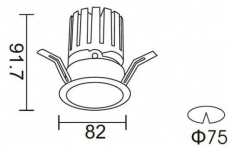

PRO-DR Smart

Lavov downlight from the family PRO-DR Smart with a power of 12,2W and an optics 12 degrees . CCT 4000K. With a total lumen output of 787,5lm and a luminous efficiency of 64,56lm/W.DALI+wireless Casambi driver. Made in die cast aluminum and finished in grey color.

Item code	86.DS25.1419.03
Product type	Indoor
Category	Downlights
Family	PRO-D
Subfamily	PRO-DR Smart

Pictograms

Scheme

Product	
Real power (W)	12.2
Real luminous flux (Lm)	787.5
Luminous efficiency (Lm/W)	64.56
Beam angle (°)	12
Life time (h)	50000 h L80B10
IP	20
Electrical class insulation	Clas II
Colour	grey
Control gear included	Yes
Control gear	DALI+wireless Casambi
Flicker Free	Yes
Light source	LED
Type of LED	COB
Colour temperature (K)	4000
Colour consistency (SDCM)	SDCM<3
CRI	80