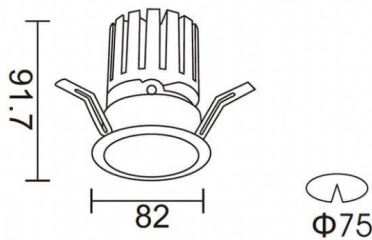

PRO-DR Smart

Lavov downlight from the family PRO-DR Smart with a power of 12,2W and an optics 24 degrees . CCT 4000K. With a total lumen output of 787,5lm and a luminous efficiency of 64,56lm/W.DALI+wireless Casambi driver. Made in die cast aluminum and finished in White color.

Scheme

Item code	86.DS25.1429.01
Product type	Indoor
Category	Downlights
Family	PRO-D
Subfamily	PRO-DR Smart

Pictograms

Product	
Real power (W)	12.2
Real luminous flux (Lm)	787.5
Luminous efficiency (Lm/W)	64.56
Beam angle (º)	24
Life time (h)	50000 h L80B10
IP	20
Electrical class insulation	Clas II
Colour	White
Control gear included	Yes
Control gear	DALI+wireless Casambi
Flicker Free	Yes
Light source	LED
Type of LED	COB
Colour temperature (K)	4000
Colour consistency (SDCM)	SDCM<3
CRI	80