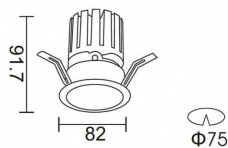

Subfamily	PRO-DR Smart
------------------	---------------------

Pictograms	    
	    

Scheme

Product

Real power (W)	12.2
-----------------------	-------------

Real luminous flux (Lm)	787.5
--------------------------------	--------------