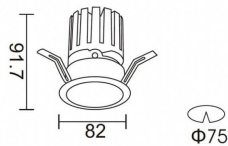

### PRO-DR Smart

Lavov downlight from the family PRO-DR Smart with a power of 12,2W and an optics 24 degrees . CCT 4000K. With a total lumen output of 787,5lm and a luminous efficiency of 64,56lm/W.DALI+ wireless Casambi driver. Made in die cast aluminum and finished in grey color.

### Scheme

<b>Product</b>	
<b>Real power (W)</b>	<b>12.2</b>
<b>Real luminous flux (Lm)</b>	<b>787.5</b>
<b>Luminous efficiency (Lm/W)</b>	<b>64.56</b>
<b>Beam angle (°)</b>	<b>24</b>
<b>Life time (h)</b>	<b>50000 h L80B10</b>
<b>IP</b>	<b>20</b>
<b>Electrical class insulation</b>	<b>Clas II</b>
<b>Colour</b>	<b>grey</b>
<b>Control gear included</b>	<b>Yes</b>
<b>Control gear</b>	<b>DALI+wireless Casambi</b>
<b>Flicker Free</b>	<b>Yes</b>
<b>Light source</b>	<b>LED</b>
<b>Type of LED</b>	<b>COB</b>
<b>Colour temperature (K)</b>	<b>4000</b>
<b>Colour consistency (SDCM)</b>	<b>SDCM&lt;3</b>
<b>CRI</b>	<b>80</b>