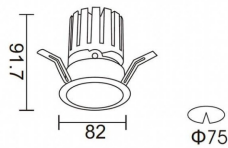

Subfamily	PRO-DR Smart
------------------	---------------------

Pictograms	    
	    

Scheme

Product

Real power (W)	12.2
-----------------------	-------------

Real luminous flux (Lm)	787.5
--------------------------------	--------------