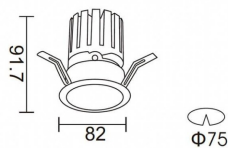

Scheme

Product

Real power (W)	12.2

Real luminous flux (Lm)	787.5

Luminous efficiency (Lm/W)	64.56

Beam angle (°)	36

Life time (h)	50000 h L80B10

IP	20

Electrical class insulation	Clas II

Colour	black

Control gear included	Yes

Control gear	DALI+wireless Casambi

Flicker Free	Yes

Light source	LED

Type of LED	COB

Colour temperature (K)	4000

Colour consistency (SDCM)	SDCM<3

CRI	80