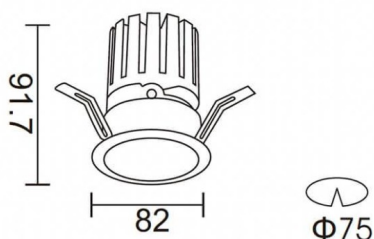

### PRO-DR Smart

Lavov downlight from the family PRO-DR Smart with a power of 12,2W and an optics 36 degrees . CCT 4000K. With a total lumen output of 787,5lm and a luminous efficiency of 64,56lm/W.DALI+wireless Casambi driver. Made in die cast aluminum and finished in grey color.

#### Scheme

<b>Product</b>	
<b>Real power (W)</b>	<b>12.2</b>
<b>Real luminous flux (Lm)</b>	<b>787.5</b>
<b>Luminous efficiency (Lm/W)</b>	<b>64.56</b>
<b>Beam angle (°)</b>	<b>36</b>
<b>Life time (h)</b>	<b>50000 h L80B10</b>
<b>IP</b>	<b>20</b>
<b>Electrical class insulation</b>	<b>Clas II</b>
<b>Colour</b>	<b>grey</b>
<b>Control gear included</b>	<b>Yes</b>
<b>Control gear</b>	<b>DALI+wireless Casambi</b>
<b>Flicker Free</b>	<b>Yes</b>
<b>Light source</b>	<b>LED</b>
<b>Type of LED</b>	<b>COB</b>
<b>Colour temperature (K)</b>	<b>4000</b>
<b>Colour consistency (SDCM)</b>	<b>SDCM3</b>
<b>CRI</b>	<b>80</b>