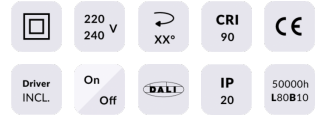

PRO-DR Smart

Lavov downlight from the family PRO-DR Smart with a power of 17,73W and an optics 12 degrees . CCT 3000K. With a total lumen output of 1556lm and a luminous efficiency of 87,76lm/W.DALI+wireless Casambi driver. Made in die cast aluminum and finished in White color.

Subfamily	PRO-DR Smart
------------------	---------------------

Pictograms	

Scheme

Product

Real power (W)	17.73
-----------------------	--------------

Real luminous flux (Lm)	1556
--------------------------------	-------------

IP	20
-----------	-----------

Electrical class insulation	Clas II
------------------------------------	----------------

Colour	White
---------------	--------------

Control gear included	Yes
------------------------------	------------