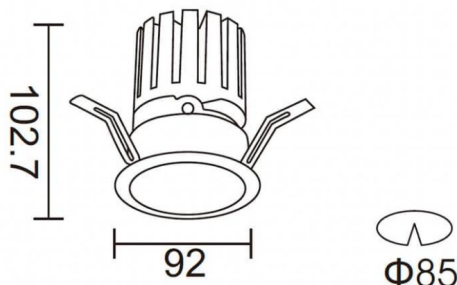

PRO-DR Smart

Lavov downlight from the family PRO-DR Smart with a power of 17,73W and an optics 12 degrees . CCT 3000K. With a total lumen output of 1556lm and a luminous efficiency of 87,76lm/W.DALI+wireless Casambi driver. Made in die cast aluminum and finished in White color.

Item code	86.DS25.2319.01
Product type	Indoor
Category	Downlights
Family	PRO-D
Subfamily	PRO-DR Smart

Pictograms

Scheme

Product	
Real power (W)	17.73
Real luminous flux (Lm)	1556
Luminous efficiency (Lm/W)	87.76
Beam angle (&ordm;)	12
Life time (h)	50000 h L80B10
IP	20
Electrical class insulation	Clas II
Colour	White
Control gear included	Yes
Control gear	DALI+wireless Casambi
Flicker Free	Yes
Light source	LED
Type of LED	COB
Colour temperature (K)	3000
Colour consistency (SDCM)	SDCM<3
CRI	80