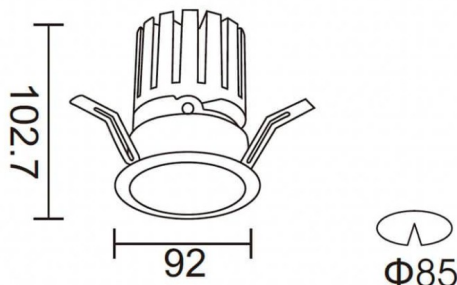

PRO-DR Smart

Lavov downlight from the family PRO-DR Smart with a power of 17,73W and an optics 12 degrees . CCT 3000K. With a total lumen output of 1556lm and a luminous efficiency of 87,76lm/W.DALI+wireless Casambi driver. Made in die cast aluminum and finished in grey color.

Item code	86.DS25.2319.03
Product type	Indoor
Category	Downlights
Family	PRO-D
Subfamily	PRO-DR Smart
Pictograms	

Scheme

Product	
Real power (W)	17.73
Real luminous flux (Lm)	1556
Luminous efficiency (Lm/W)	87.76
Beam angle (°)	12
Life time (h)	50000 h L80B10
IP	20
Electrical class insulation	Clas II
Colour	grey
Control gear included	Yes
Control gear	DALI+wireless Casambi
Flicker Free	Yes
Light source	LED
Type of LED	COB
Colour temperature (K)	3000
Colour consistency (SDCM)	SDCM3
CRI	80