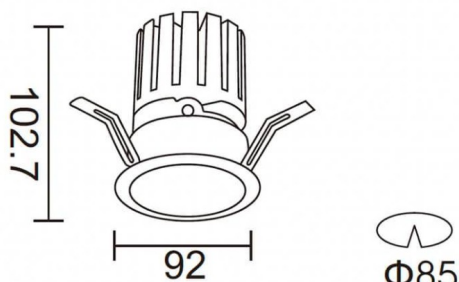

PRO-DR Smart

Lavov downlight from the family PRO-DR Smart with a power of 17,73W and an optics 24 degrees . CCT 3000K. With a total lumen output of 1556lm and a luminous efficiency of 87,76lm/W.DALI+wireless Casambi driver. Made in die cast aluminum and finished in White color.

Item code	86.DS25.2329.01
Product type	Indoor
Category	Downlights
Family	PRO-D
Subfamily	PRO-DR Smart

Pictograms

Scheme

Product	
Real power (W)	17.73
Real luminous flux (Lm)	1556
Luminous efficiency (Lm/W)	87.76
Beam angle (&ordm;)	24
Life time (h)	50000 h L80B10
IP	20
Electrical class insulation	Clas II
Colour	White
Control gear included	Yes
Control gear	DALI+wireless Casambi
Flicker Free	Yes
Light source	LED
Type of LED	COB
Colour temperature (K)	3000
Colour consistency (SDCM)	SDCM<3
CRI	80