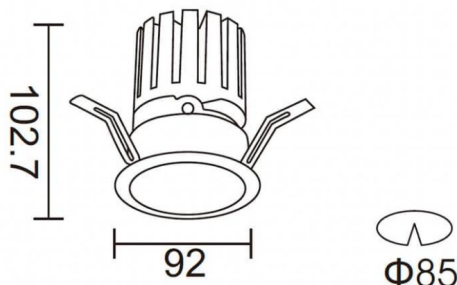

Pictograms

Scheme

Product	
Real power (W)	17.73
Real luminous flux (Lm)	1556
Luminous efficiency (Lm/W)	87.76
Beam angle (°)	24
Life time (h)	50000 h L80B10
IP	20
Electrical class insulation	Clas II
Colour	White
Control gear included	Yes
Control gear	DALI+wireless Casambi
Flicker Free	Yes
Light source	LED
Type of LED	COB
Colour temperature (K)	3000
Colour consistency (SDCM)	SDCM3
CRI	80