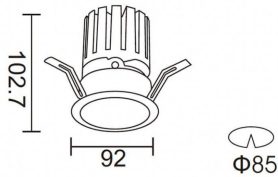

### PRO-DR Smart

Lavov downlight from the family PRO-DR Smart with a power of 17,73W and an optics 24 degrees . CCT 3000K. With a total lumen output of 1556lm and a luminous efficiency of 87,76lm/W.DALI+wireless Casambi driver. Made in die cast aluminum and finished in black color.

### Scheme

<b>Product</b>	
<b>Real power (W)</b>	<b>17.73</b>
<b>Real luminous flux (Lm)</b>	<b>1556</b>
<b>Luminous efficiency (Lm/W)</b>	<b>87.76</b>
<b>Beam angle (°)</b>	<b>24</b>
<b>Life time (h)</b>	<b>50000 h L80B10</b>
<b>IP</b>	<b>20</b>
<b>Electrical class insulation</b>	<b>Clas II</b>
<b>Colour</b>	<b>black</b>
<b>Control gear included</b>	<b>Yes</b>
<b>Control gear</b>	<b>DALI+wireless Casambi</b>
<b>Flicker Free</b>	<b>Yes</b>
<b>Light source</b>	<b>LED</b>
<b>Type of LED</b>	<b>COB</b>
<b>Colour temperature (K)</b>	<b>3000</b>
<b>Colour consistency (SDCM)</b>	<b>SDCM&lt;3</b>
<b>CRI</b>	<b>80</b>