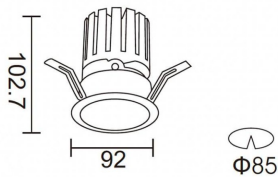

PRO-DR Smart

Lavov downlight from the family PRO-DR Smart with a power of 17,73W and an optics 36 degrees . CCT 3000K. With a total lumen output of 1556lm and a luminous efficiency of 87,76lm/W.DALI+wireless Casambi driver. Made in die cast aluminum and finished in White color.

Item code	86.DS25.2339.01
Product type	Indoor
Category	Downlights
Family	PRO-D
Subfamily	PRO-DR Smart
Pictograms	

Scheme

Product	
Real power (W)	17.73
Real luminous flux (Lm)	1556
Luminous efficiency (Lm/W)	87.76
Beam angle (°)	36
Life time (h)	50000 h L80B10
IP	20
Electrical class insulation	Clas II
Colour	White
Control gear included	Yes
Control gear	DALI+wireless Casambi
Flicker Free	Yes
Light source	LED
Type of LED	COB
Colour temperature (K)	3000
Colour consistency (SDCM)	SDCM<3
CRI	80