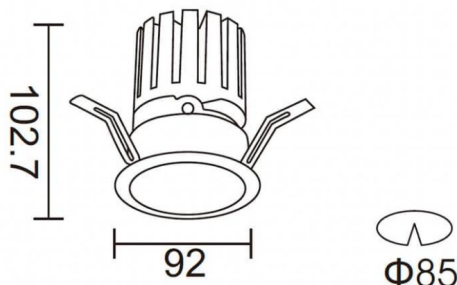

PRO-DR Smart

Lavov downlight from the family PRO-DR Smart with a power of 17,73W and an optics 36 degrees . CCT 3000K. With a total lumen output of 1556lm and a luminous efficiency of 87,76lm/W.DALI+wireless Casambi driver. Made in die cast aluminum and finished in White color.

Item code	86.DS25.2339.01
Product type	Indoor
Category	Downlights
Family	PRO-D
Subfamily	PRO-DR Smart

Pictograms

Scheme

Product	
Real power (W)	17.73
Real luminous flux (Lm)	1556
Luminous efficiency (Lm/W)	87.76
Beam angle (°)	36
Life time (h)	50000 h L80B10
IP	20
Electrical class insulation	Clas II
Colour	White
Control gear included	Yes
Control gear	DALI+wireless Casambi
Flicker Free	Yes
Light source	LED
Type of LED	COB
Colour temperature (K)	3000
Colour consistency (SDCM)	SDCM3
CRI	80