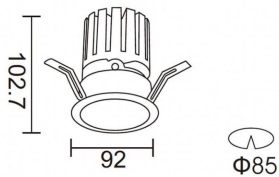

### PRO-DR Smart

Lavov downlight from the family PRO-DR Smart with a power of 17,73W and an optics 36 degrees . CCT 3000K. With a total lumen output of 1556lm and a luminous efficiency of 87,76lm/W.DALI+ wireless Casambi driver. Made in die cast aluminum and finished in black color.

### Scheme

|                                    |                              |
|------------------------------------|------------------------------|
| <b>Product</b>                     |                              |
| <b>Real power (W)</b>              | <b>17.73</b>                 |
| <b>Real luminous flux (Lm)</b>     | <b>1556</b>                  |
| <b>Luminous efficiency (Lm/W)</b>  | <b>87.76</b>                 |
| <b>Beam angle (°)</b>              | <b>36</b>                    |
| <b>Life time (h)</b>               | <b>50000 h L80B10</b>        |
| <b>IP</b>                          | <b>20</b>                    |
| <b>Electrical class insulation</b> | <b>Clas II</b>               |
| <b>Colour</b>                      | <b>black</b>                 |
| <b>Control gear included</b>       | <b>Yes</b>                   |
| <b>Control gear</b>                | <b>DALI+wireless Casambi</b> |
| <b>Flicker Free</b>                | <b>Yes</b>                   |
| <b>Light source</b>                | <b>LED</b>                   |
| <b>Type of LED</b>                 | <b>COB</b>                   |
| <b>Colour temperature (K)</b>      | <b>3000</b>                  |
| <b>Colour consistency (SDCM)</b>   | <b>SDCM&lt;3</b>             |
| <b>CRI</b>                         | <b>80</b>                    |