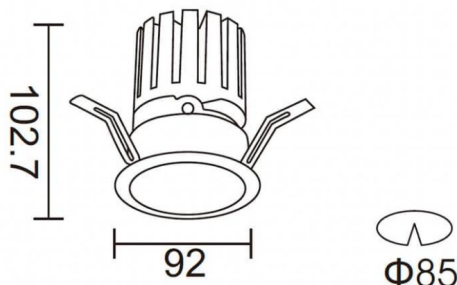

PRO-DR Smart

Lavov downlight from the family PRO-DR Smart with a power of 17,73W and an optics 36 degrees . CCT 3000K. With a total lumen output of 1556lm and a luminous efficiency of 87,76lm/W.DALI+wireless Casambi driver. Made in die cast aluminum and finished in grey color.

Item code	86.DS25.2339.03
Product type	Indoor
Category	Downlights
Family	PRO-D
Subfamily	PRO-DR Smart

Pictograms

Scheme

Product	
Real power (W)	17.73
Real luminous flux (Lm)	1556
Luminous efficiency (Lm/W)	87.76
Beam angle (&ordm;)	36
Life time (h)	50000 h L80B10
IP	20
Electrical class insulation	Clas II
Colour	grey
Control gear included	Yes
Control gear	DALI+wireless Casambi
Flicker Free	Yes
Light source	LED
Type of LED	COB
Colour temperature (K)	3000
Colour consistency (SDCM)	SDCM<3
CRI	80