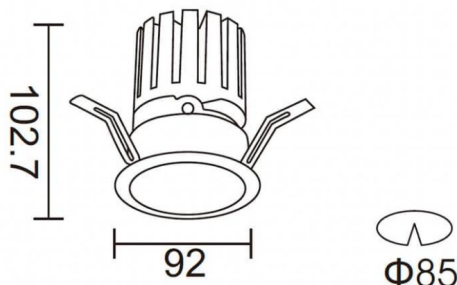

Pictograms

Scheme

Product	
Real power (W)	17.73
Real luminous flux (Lm)	1556
Luminous efficiency (Lm/W)	87.76
Beam angle (&ordm;)	12
Life time (h)	50000 h L80B10
IP	20
Electrical class insulation	Clas II
Colour	White
Control gear included	Yes
Control gear	DALI+wireless Casambi
Flicker Free	Yes
Light source	LED
Type of LED	COB
Colour temperature (K)	4000
Colour consistency (SDCM)	SDCM<3
CRI	80