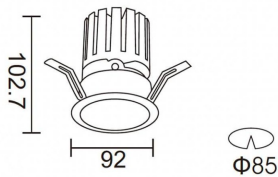

### PRO-DR Smart

Lavov downlight from the family PRO-DR Smart with a power of 17,73W and an optics 12 degrees . CCT 4000K. With a total lumen output of 1556lm and a luminous efficiency of 87,76lm/W.DALI+ wireless Casambi driver. Made in die cast aluminum and finished in White color.

### Scheme

<b>Product</b>	
<b>Real power (W)</b>	<b>17.73</b>
<b>Real luminous flux (Lm)</b>	<b>1556</b>
<b>Luminous efficiency (Lm/W)</b>	<b>87.76</b>
<b>Beam angle (°)</b>	<b>12</b>
<b>Life time (h)</b>	<b>50000 h L80B10</b>
<b>IP</b>	<b>20</b>
<b>Electrical class insulation</b>	<b>Clas II</b>
<b>Colour</b>	<b>White</b>
<b>Control gear included</b>	<b>Yes</b>
<b>Control gear</b>	<b>DALI+wireless Casambi</b>
<b>Flicker Free</b>	<b>Yes</b>
<b>Light source</b>	<b>LED</b>
<b>Type of LED</b>	<b>COB</b>
<b>Colour temperature (K)</b>	<b>4000</b>
<b>Colour consistency (SDCM)</b>	<b>SDCM&lt;3</b>
<b>CRI</b>	<b>80</b>