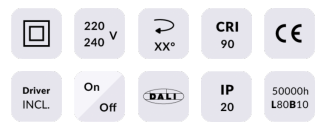

PRO-DR Smart

Lavov downlight from the family PRO-DR Smart with a power of 17,73W and an optics 12 degrees . CCT 4000K. With a total lumen output of 1556lm and a luminous efficiency of 87,76lm/W.DALI+wireless Casambi driver. Made in die cast aluminum and finished in black color.

Subfamily	PRO-DR Smart
------------------	---------------------

Pictograms	
-------------------	---

Scheme

Product

Real power (W)	17.73
-----------------------	--------------

Real luminous flux (Lm)	1556
--------------------------------	-------------

IP	20
-----------	-----------

Electrical class insulation	Clas II
------------------------------------	----------------

Colour	black
---------------	--------------

Control gear included	Yes
------------------------------	------------