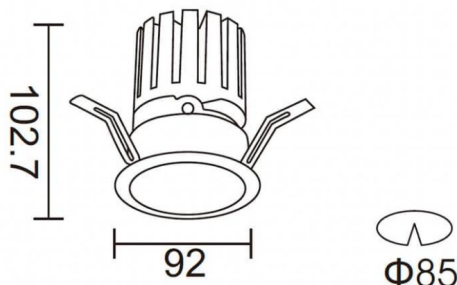

PRO-DR Smart

Lavov downlight from the family PRO-DR Smart with a power of 17,73W and an optics 12 degrees . CCT 4000K. With a total lumen output of 1556lm and a luminous efficiency of 87,76lm/W.DALI+wireless Casambi driver. Made in die cast aluminum and finished in black color.

Item code	86.DS25.2419.02
Product type	Indoor
Category	Downlights
Family	PRO-D
Subfamily	PRO-DR Smart

Pictograms

Scheme

Product	
Real power (W)	17.73
Real luminous flux (Lm)	1556
Luminous efficiency (Lm/W)	87.76
Beam angle (º)	12
Life time (h)	50000 h L80B10
IP	20
Electrical class insulation	Clas II
Colour	black
Control gear included	Yes
Control gear	DALI+wireless Casambi
Flicker Free	Yes
Light source	LED
Type of LED	COB
Colour temperature (K)	4000
Colour consistency (SDCM)	SDCM<3
CRI	80