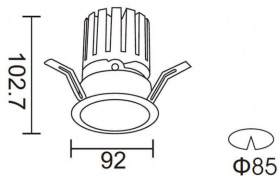

Subfamily	PRO-DR Smart
------------------	---------------------

Pictograms	
-------------------	---

Scheme

Product

Real power (W)	17.73
-----------------------	--------------

Real luminous flux (Lm)	1556
--------------------------------	-------------