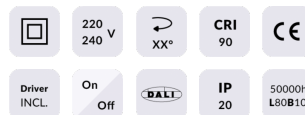

### PRO-DR Smart

Lavov downlight from the family PRO-DR Smart with a power of 17,73W and an optics 12 degrees . CCT 4000K. With a total lumen output of 1556lm and a luminous efficiency of 87,76lm/W.DALI+wireless Casambi driver. Made in die cast aluminum and finished in grey color.

### Product

<b>Real power (W)</b>	<b>17.73</b>
-----------------------	--------------

<b>Real luminous flux (Lm)</b>	<b>1556</b>
--------------------------------	-------------

<b>Luminous efficiency (Lm/W)</b>	<b>87.76</b>
-----------------------------------	--------------