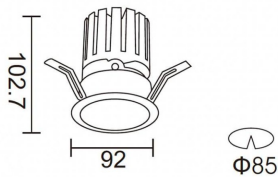

PRO-DR Smart

Lavov downlight from the family PRO-DR Smart with a power of 17,73W and an optics 12 degrees . CCT 4000K. With a total lumen output of 1556lm and a luminous efficiency of 87,76lm/W.DALI+ wireless Casambi driver. Made in die cast aluminum and finished in grey color.

Item code	86.DS25.2419.03
Product type	Indoor
Category	Downlights
Family	PRO-D
Subfamily	PRO-DR Smart
Pictograms	

Scheme

Product	
Real power (W)	17.73
Real luminous flux (Lm)	1556
Luminous efficiency (Lm/W)	87.76
Beam angle (°)	12
Life time (h)	50000 h L80B10
IP	20
Electrical class insulation	Clas II
Colour	grey
Control gear included	Yes
Control gear	DALI+wireless Casambi
Flicker Free	Yes
Light source	LED
Type of LED	COB
Colour temperature (K)	4000
Colour consistency (SDCM)	SDCM<3
CRI	80