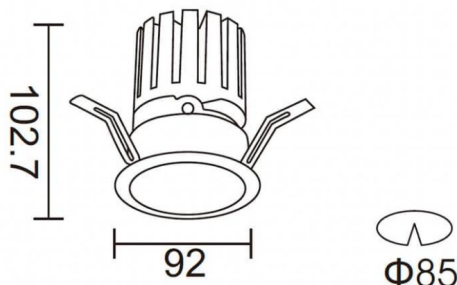

PRO-DR Smart

Lavov downlight from the family PRO-DR Smart with a power of 17,73W and an optics 24 degrees . CCT 4000K. With a total lumen output of 1556lm and a luminous efficiency of 87,76lm/W.DALI+wireless Casambi driver. Made in die cast aluminum and finished in White color.

Item code	86.DS25.2429.01
Product type	Indoor
Category	Downlights
Family	PRO-D
Subfamily	PRO-DR Smart

Pictograms

Scheme

Product	
Real power (W)	17.73
Real luminous flux (Lm)	1556
Luminous efficiency (Lm/W)	87.76
Beam angle (°)	24
Life time (h)	50000 h L80B10
IP	20
Electrical class insulation	Clas II
Colour	White
Control gear included	Yes
Control gear	DALI+wireless Casambi
Flicker Free	Yes
Light source	LED
Type of LED	COB
Colour temperature (K)	4000
Colour consistency (SDCM)	SDCM3
CRI	80