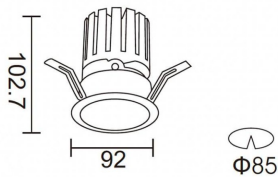

PRO-DR Smart

Lavov downlight from the family PRO-DR Smart with a power of 17,73W and an optics 24 degrees . CCT 4000K. With a total lumen output of 1556lm and a luminous efficiency of 87,76lm/W.DALI+ wireless Casambi driver. Made in die cast aluminum and finished in White color.

Item code	86.DS25.2429.01
Product type	Indoor
Category	Downlights
Family	PRO-D
Subfamily	PRO-DR Smart
Pictograms	

Scheme

Product	
Real power (W)	17.73
Real luminous flux (Lm)	1556
Luminous efficiency (Lm/W)	87.76
Beam angle (°)	24
Life time (h)	50000 h L80B10
IP	20
Electrical class insulation	Clas II
Colour	White
Control gear included	Yes
Control gear	DALI+wireless Casambi
Flicker Free	Yes
Light source	LED
Type of LED	COB
Colour temperature (K)	4000
Colour consistency (SDCM)	SDCM<3
CRI	80