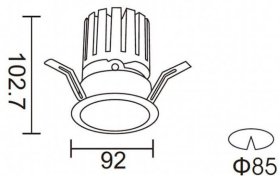

Scheme

Product

Real power (W)	17.73

Real luminous flux (Lm)	1556

Luminous efficiency (Lm/W)	87.76

Beam angle (°)	24

Life time (h)	50000 h L80B10

IP	20

Electrical class insulation	Clas II

Colour	White

Control gear included	Yes

Control gear	DALI+wireless Casambi

Flicker Free	Yes

Light source	LED

Type of LED	COB

Colour temperature (K)	4000

Colour consistency (SDCM)	SDCM<3

CRI	80