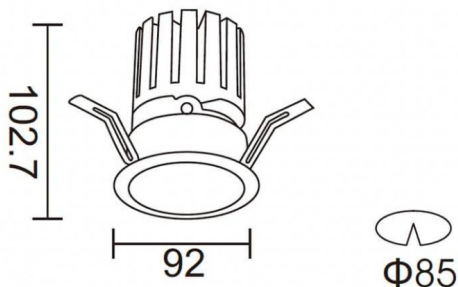

PRO-DR Smart

Lavov downlight from the family PRO-DR Smart with a power of 17,73W and an optics 24 degrees . CCT 4000K. With a total lumen output of 1556lm and a luminous efficiency of 87,76lm/W.DALI+wireless Casambi driver. Made in die cast aluminum and finished in black color.

Scheme

Item code	86.DS25.2429.02
Product type	Indoor
Category	Downlights
Family	PRO-D
Subfamily	PRO-DR Smart
Pictograms	

Product	
Real power (W)	17.73
Real luminous flux (Lm)	1556
Luminous efficiency (Lm/W)	87.76
Beam angle (º)	24
Life time (h)	50000 h L80B10
IP	20
Electrical class insulation	Clas II
Colour	black
Control gear included	Yes
Control gear	DALI+wireless Casambi
Flicker Free	Yes
Light source	LED
Type of LED	COB
Colour temperature (K)	4000
Colour consistency (SDCM)	SDCM<3
CRI	80