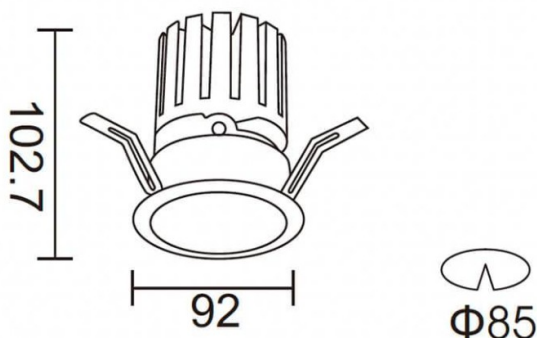

PRO-DR Smart

Lavov downlight from the family PRO-DR Smart with a power of 17,73W and an optics 24 degrees . CCT 4000K. With a total lumen output of 1556lm and a luminous efficiency of 87,76lm/W.DALI+wireless Casambi driver. Made in die cast aluminum and finished in grey color.

Item code	86.DS25.2429.03
Product type	Indoor
Category	Downlights
Family	PRO-D
Subfamily	PRO-DR Smart
Pictograms	

Scheme

Product	
Real power (W)	17.73
Real luminous flux (Lm)	1556
Luminous efficiency (Lm/W)	87.76
Beam angle (°)	24
Life time (h)	50000 h L80B10
IP	20
Electrical class insulation	Clas II
Colour	grey
Control gear included	Yes
Control gear	DALI+wireless Casambi
Flicker Free	Yes
Light source	LED
Type of LED	COB
Colour temperature (K)	4000
Colour consistency (SDCM)	SDCM<3
CRI	80