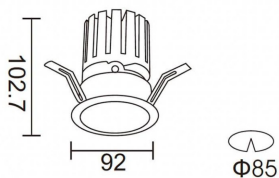

Scheme

Product

Real power (W)	17.73

Real luminous flux (Lm)	1556

Luminous efficiency (Lm/W)	87.76

Beam angle (°)	24

Life time (h)	50000 h L80B10

IP	20

Electrical class insulation	Clas II

Colour	grey

Control gear included	Yes

Control gear	DALI+wireless Casambi

Flicker Free	Yes

Light source	LED

Type of LED	COB

Colour temperature (K)	4000

Colour consistency (SDCM)	SDCM<3

CRI	80