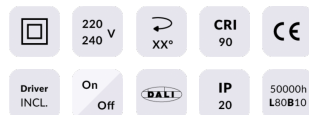

PRO-DR Smart

Lavov downlight from the family PRO-DR Smart with a power of 17,73W and an optics 24 degrees . CCT 4000K. With a total lumen output of 1556lm and a luminous efficiency of 87,76lm/W.DALI+wireless Casambi driver. Made in die cast aluminum and finished in grey color.

Item code	86.DS25.2429.03

Product type	Indoor

Category	Downlights

Family	PRO-D

Subfamily	PRO-DR Smart

Pictograms	

Scheme

Product

Real power (W)	17.73

Real luminous flux (Lm)	1556

Luminous efficiency (Lm/W)	87.76

Beam angle (°)	24

Life time (h)	50000 h L80B10

IP	20

Electrical class insulation	Clas II

Colour	grey

Control gear included	Yes

Control gear	DALI+wireless Casambi

Flicker Free	Yes

Light source	LED

Type of LED	COB

Colour temperature (K)	4000

Colour consistency (SDCM)	SDCM<3

CRI	80