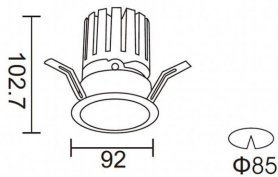

PRO-DR Smart

Lavov downlight from the family PRO-DR Smart with a power of 17,73W and an optics 36 degrees . CCT 4000K. With a total lumen output of 1556lm and a luminous efficiency of 87,76lm/W.DALI+ wireless Casambi driver. Made in die cast aluminum and finished in White color.

Item code	86.DS25.2439.01
Product type	Indoor
Category	Downlights
Family	PRO-D
Subfamily	PRO-DR Smart
Pictograms	

Scheme

Product	
Real power (W)	17.73
Real luminous flux (Lm)	1556
Luminous efficiency (Lm/W)	87.76
Beam angle (°)	36
Life time (h)	50000 h L80B10
IP	20
Electrical class insulation	Clas II
Colour	White
Control gear included	Yes
Control gear	DALI+wireless Casambi
Flicker Free	Yes
Light source	LED
Type of LED	COB
Colour temperature (K)	4000
Colour consistency (SDCM)	SDCM<3
CRI	80