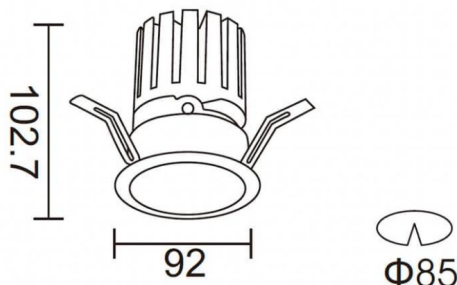

PRO-DR Smart

Lavov downlight from the family PRO-DR Smart with a power of 17,73W and an optics 36 degrees . CCT 4000K. With a total lumen output of 1556lm and a luminous efficiency of 87,76lm/W.DALI+wireless Casambi driver. Made in die cast aluminum and finished in White color.

Item code	86.DS25.2439.01
Product type	Indoor
Category	Downlights
Family	PRO-D
Subfamily	PRO-DR Smart

Pictograms

Scheme

Product	
Real power (W)	17.73
Real luminous flux (Lm)	1556
Luminous efficiency (Lm/W)	87.76
Beam angle (°)	36
Life time (h)	50000 h L80B10
IP	20
Electrical class insulation	Clas II
Colour	White
Control gear included	Yes
Control gear	DALI+wireless Casambi
Flicker Free	Yes
Light source	LED
Type of LED	COB
Colour temperature (K)	4000
Colour consistency (SDCM)	SDCM3
CRI	80