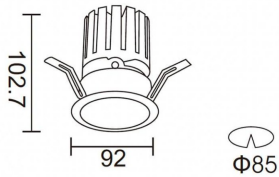

Scheme

Product

Real power (W)	17.73

Real luminous flux (Lm)	1556

Luminous efficiency (Lm/W)	87.76

Beam angle (°)	36

Life time (h)	50000 h L80B10

IP	20

Electrical class insulation	Clas II

Colour	black

Control gear included	Yes

Control gear	DALI+wireless Casambi

Flicker Free	Yes

Light source	LED

Type of LED	COB

Colour temperature (K)	4000

Colour consistency (SDCM)	SDCM<3

CRI	80