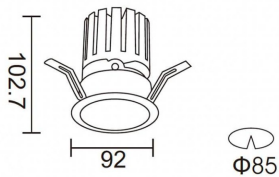

PRO-DR Smart

Lavov downlight from the family PRO-DR Smart with a power of 17,73W and an optics 36 degrees . CCT 4000K. With a total lumen output of 1556lm and a luminous efficiency of 87,76lm/W.DALI+ wireless Casambi driver. Made in die cast aluminum and finished in black color.

Item code	86.DS25.2439.02
Product type	Indoor
Category	Downlights
Family	PRO-D
Subfamily	PRO-DR Smart
Pictograms	

Scheme

Product	
Real power (W)	17.73
Real luminous flux (Lm)	1556
Luminous efficiency (Lm/W)	87.76
Beam angle (°)	36
Life time (h)	50000 h L80B10
IP	20
Electrical class insulation	Clas II
Colour	black
Control gear included	Yes
Control gear	DALI+wireless Casambi
Flicker Free	Yes
Light source	LED
Type of LED	COB
Colour temperature (K)	4000
Colour consistency (SDCM)	SDCM<3
CRI	80