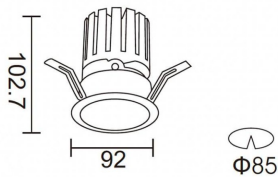

PRO-DR Smart

Lavov downlight from the family PRO-DR Smart with a power of 17,73W and an optics 36 degrees . CCT 4000K. With a total lumen output of 1556lm and a luminous efficiency of 87,76lm/W.DALI+ wireless Casambi driver. Made in die cast aluminum and finished in grey color.

Item code	86.DS25.2439.03
Product type	Indoor
Category	Downlights
Family	PRO-D
Subfamily	PRO-DR Smart
Pictograms	

Scheme

Product	
Real power (W)	17.73
Real luminous flux (Lm)	1556
Luminous efficiency (Lm/W)	87.76
Beam angle (°)	36
Life time (h)	50000 h L80B10
IP	20
Electrical class insulation	Clas II
Colour	grey
Control gear included	Yes
Control gear	DALI+wireless Casambi
Flicker Free	Yes
Light source	LED
Type of LED	COB
Colour temperature (K)	4000
Colour consistency (SDCM)	SDCM<3
CRI	80