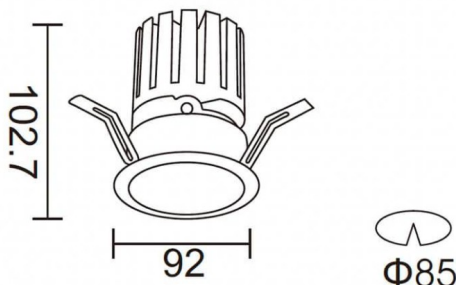

Scheme

PRO-DR Smart

Lavov downlight from the family PRO-DR Smart with a power of 17,73W and an optics 36 degrees . CCT 4000K. With a total lumen output of 1556lm and a luminous efficiency of 87,76lm/W.DALI+wireless Casambi driver. Made in die cast aluminum and finished in grey color.

Item code	86.DS25.2439.03
Product type	Indoor
Category	Downlights
Family	PRO-D
Subfamily	PRO-DR Smart
Pictograms	

Product	
Real power (W)	17.73
Real luminous flux (Lm)	1556
Luminous efficiency (Lm/W)	87.76
Beam angle (°)	36
Life time (h)	50000 h L80B10
IP	20
Electrical class insulation	Clas II
Colour	grey
Control gear included	Yes
Control gear	DALI+wireless Casambi
Flicker Free	Yes
Light source	LED
Type of LED	COB
Colour temperature (K)	4000
Colour consistency (SDCM)	SDCM3
CRI	80