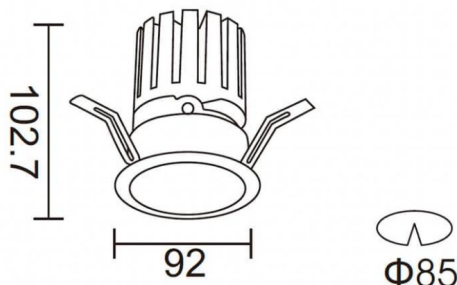

PRO-DR Smart

Lavov downlight from the family PRO-DR Smart with a power of 17,73W and an optics 36 degrees . CCT 4000K. With a total lumen output of 1556lm and a luminous efficiency of 87,76lm/W.DALI+wireless Casambi driver. Made in die cast aluminum and finished in grey color.

Item code	86.DS25.2439.03
Product type	Indoor
Category	Downlights
Family	PRO-D
Subfamily	PRO-DR Smart

Pictograms

Scheme

Product	
Real power (W)	17.73
Real luminous flux (Lm)	1556
Luminous efficiency (Lm/W)	87.76
Beam angle (&ordm;)	36
Life time (h)	50000 h L80B10
IP	20
Electrical class insulation	Clas II
Colour	grey
Control gear included	Yes
Control gear	DALI+wireless Casambi
Flicker Free	Yes
Light source	LED
Type of LED	COB
Colour temperature (K)	4000
Colour consistency (SDCM)	SDCM<3
CRI	80