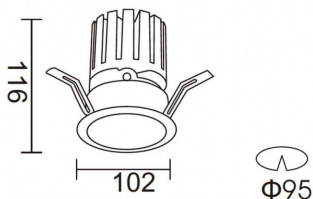

**PRO-DR Smart**

Lavov downlight from the family PRO-DR Smart with a power of 28,7W and an optics 12 degrees . CCT 3000K. With a total lumen output of 2336lm and a luminous efficiency of 81,4lm/W.DALI+wireless Casambi driver. Made in die cast aluminum and finished in White color.

**Scheme**

<b>Product</b>	
<b>Real power (W)</b>	<b>28.7</b>
<b>Real luminous flux (Lm)</b>	<b>2336</b>
<b>Luminous efficiency (Lm/W)</b>	<b>81.400000000000006</b>
<b>Beam angle (°)</b>	<b>12</b>
<b>Life time (h)</b>	<b>50000 h L80B10</b>
<b>IP</b>	<b>20</b>
<b>Electrical class insulation</b>	<b>Clas II</b>
<b>Colour</b>	<b>White</b>
<b>Control gear included</b>	<b>Yes</b>
<b>Control gear</b>	<b>DALI+wireless Casambi</b>
<b>Flicker Free</b>	<b>Yes</b>
<b>Light source</b>	<b>LED</b>
<b>Type of LED</b>	<b>COB</b>
<b>Colour temperature (K)</b>	<b>3000</b>
<b>Colour consistency (SDCM)</b>	<b>SDCM&lt;3</b>
<b>CRI</b>	<b>80</b>