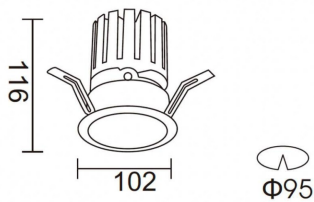

PRO-DR Smart

Lavov downlight from the family PRO-DR Smart with a power of 28,7W and an optics 12 degrees . CCT 3000K. With a total lumen output of 2336lm and a luminous efficiency of 81,4lm/W.DALI+wireless Casambi driver. Made in die cast aluminum and finished in White color.

Item code	86.DS25.3319.01
Product type	Indoor
Category	Downlights
Family	PRO-D
Subfamily	PRO-DR Smart
Pictograms	

Scheme

Product	
Real power (W)	28.7
Real luminous flux (Lm)	2336
Luminous efficiency (Lm/W)	81.400000000000006
Beam angle (°)	12
Life time (h)	50000 h L80B10
IP	20
Electrical class insulation	Clas II
Colour	White
Control gear included	Yes
Control gear	DALI+wireless Casambi
Flicker Free	Yes
Light source	LED
Type of LED	COB
Colour temperature (K)	3000
Colour consistency (SDCM)	SDCM<3
CRI	80