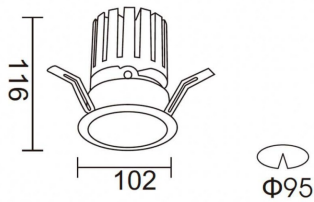

PRO-DR Smart

Lavov downlight from the family PRO-DR Smart with a power of 28,7W and an optics 12 degrees . CCT 3000K. With a total lumen output of 2336lm and a luminous efficiency of 81,4lm/W.DALI+wireless Casambi driver. Made in die cast aluminum and finished in grey color.

Item code	86.DS25.3319.03
Product type	Indoor
Category	Downlights
Family	PRO-D
Subfamily	PRO-DR Smart
Pictograms	

Scheme

Product	
Real power (W)	28.7
Real luminous flux (Lm)	2336
Luminous efficiency (Lm/W)	81.400000000000006
Beam angle (°)	12
Life time (h)	50000 h L80B10
IP	20
Electrical class insulation	Clas II
Colour	grey
Control gear included	Yes
Control gear	DALI+wireless Casambi
Flicker Free	Yes
Light source	LED
Type of LED	COB
Colour temperature (K)	3000
Colour consistency (SDCM)	SDCM<3
CRI	80