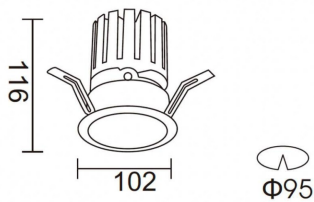

PRO-DR Smart

Lavov downlight from the family PRO-DR Smart with a power of 28,7W and an optics 12 degrees . CCT 3000K. With a total lumen output of 2336lm and a luminous efficiency of 81,4lm/W.DALI+wireless Casambi driver. Made in die cast aluminum and finished in grey color.

Item code	86.DS25.3319.03
Product type	Indoor
Category	Downlights
Family	PRO-D
Subfamily	PRO-DR Smart
Pictograms	

Scheme

Product	
Real power (W)	28.7
Real luminous flux (Lm)	2336
Luminous efficiency (Lm/W)	81.400000000000006
Beam angle (°)	12
Life time (h)	50000 h L80B10
IP	20
Electrical class insulation	Clas II
Colour	grey
Control gear included	Yes
Control gear	DALI+wireless Casambi
Flicker Free	Yes
Light source	LED
Type of LED	COB
Colour temperature (K)	3000
Colour consistency (SDCM)	SDCM<3
CRI	80