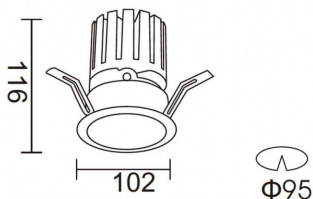

**PRO-DR Smart**

Lavov downlight from the family PRO-DR Smart with a power of 28,7W and an optics 24 degrees . CCT 3000K. With a total lumen output of 2336lm and a luminous efficiency of 81,4lm/W.DALI+wireless Casambi driver. Made in die cast aluminum and finished in White color.

**Scheme**

<b>Product</b>	
<b>Real power (W)</b>	<b>28.7</b>
<b>Real luminous flux (Lm)</b>	<b>2336</b>
<b>Luminous efficiency (Lm/W)</b>	<b>81.400000000000006</b>
<b>Beam angle (°)</b>	<b>24</b>
<b>Life time (h)</b>	<b>50000 h L80B10</b>
<b>IP</b>	<b>20</b>
<b>Electrical class insulation</b>	<b>Clas II</b>
<b>Colour</b>	<b>White</b>
<b>Control gear included</b>	<b>Yes</b>
<b>Control gear</b>	<b>DALI+wireless Casambi</b>
<b>Flicker Free</b>	<b>Yes</b>
<b>Light source</b>	<b>LED</b>
<b>Type of LED</b>	<b>COB</b>
<b>Colour temperature (K)</b>	<b>3000</b>
<b>Colour consistency (SDCM)</b>	<b>SDCM&lt;3</b>
<b>CRI</b>	<b>80</b>