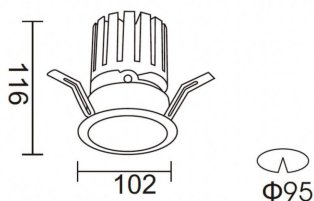

Scheme

Product

Real power (W)	28.7

Real luminous flux (Lm)	2336

Luminous efficiency (Lm/W)	81.400000000000006

Beam angle (°)	24

Life time (h)	50000 h L80B10

IP	20

Electrical class insulation	Clas II

Colour	black

Control gear included	Yes

Control gear	DALI+wireless Casambi

Flicker Free	Yes

Light source	LED

Type of LED	COB

Colour temperature (K)	3000

Colour consistency (SDCM)	SDCM<3

CRI	80