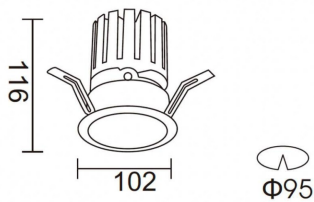

PRO-DR Smart

Lavov downlight from the family PRO-DR Smart with a power of 28,7W and an optics 24 degrees . CCT 3000K. With a total lumen output of 2336lm and a luminous efficiency of 81,4lm/W.DALI+wireless Casambi driver. Made in die cast aluminum and finished in black color.

Item code	86.DS25.3329.02
Product type	Indoor
Category	Downlights
Family	PRO-D
Subfamily	PRO-DR Smart
Pictograms	

Scheme

Product	
Real power (W)	28.7
Real luminous flux (Lm)	2336
Luminous efficiency (Lm/W)	81.400000000000006
Beam angle (°)	24
Life time (h)	50000 h L80B10
IP	20
Electrical class insulation	Clas II
Colour	black
Control gear included	Yes
Control gear	DALI+wireless Casambi
Flicker Free	Yes
Light source	LED
Type of LED	COB
Colour temperature (K)	3000
Colour consistency (SDCM)	SDCM<3
CRI	80