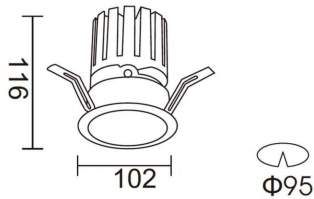

PRO-DR Smart

Lavov downlight from the family PRO-DR Smart with a power of 28,7W and an optics 24 degrees . CCT 3000K. With a total lumen output of 2336lm and a luminous efficiency of 81,4lm/W.DALI+wireless Casambi driver. Made in die cast aluminum and finished in grey color.

Item code	86.DS25.3329.03
Product type	Indoor
Category	Downlights
Family	PRO-D
Subfamily	PRO-DR Smart
Pictograms	

Scheme

Product	
Real power (W)	28.7
Real luminous flux (Lm)	2336
Luminous efficiency (Lm/W)	81.400000000000006
Beam angle (°)	24
Life time (h)	50000 h L80B10
IP	20
Electrical class insulation	Clas II
Colour	grey
Control gear included	Yes
Control gear	DALI+wireless Casambi
Flicker Free	Yes
Light source	LED
Type of LED	COB
Colour temperature (K)	3000
Colour consistency (SDCM)	SDCM<3
CRI	80