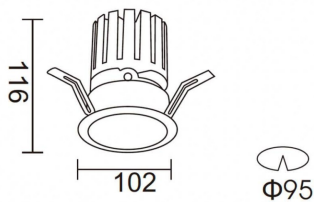

Subfamily	PRO-DR Smart
------------------	---------------------

Pictograms	
-------------------	---

Scheme

Product

Real power (W)	28.7
-----------------------	-------------

Real luminous flux (Lm)	2336
--------------------------------	-------------