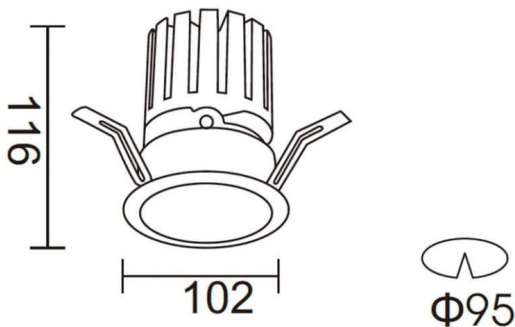

### PRO-DR Smart

Lavov downlight from the family PRO-DR Smart with a power of 28,7W and an optics 36 degrees . CCT 3000K. With a total lumen output of 2336lm and a luminous efficiency of 81,4lm/W.DALI+wireless Casambi driver. Made in die cast aluminum and finished in White color.

### Scheme

<b>Product</b>	
<b>Real power (W)</b>	<b>28.7</b>
<b>Real luminous flux (Lm)</b>	<b>2336</b>
<b>Luminous efficiency (Lm/W)</b>	<b>81.4</b>
<b>Beam angle (&amp;ordm;)</b>	<b>36</b>
<b>Life time (h)</b>	<b>50000 h L80B10</b>
<b>IP</b>	<b>20</b>
<b>Electrical class insulation</b>	<b>Clas II</b>
<b>Colour</b>	<b>White</b>
<b>Control gear</b>	<b>DALI+wireless Casambi</b>
<b>Flicker Free</b>	<b>Yes</b>
<b>Light source</b>	<b>LED</b>
<b>Type of LED</b>	<b>COB</b>
<b>Colour temperature (K)</b>	<b>3000</b>
<b>Colour consistency (SDCM)</b>	<b>SDCM&lt;3</b>
<b>CRI</b>	<b>80</b>