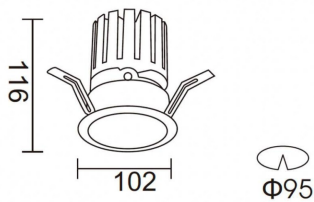

PRO-DR Smart

Lavov downlight from the family PRO-DR Smart with a power of 28,7W and an optics 36 degrees . CCT 3000K. With a total lumen output of 2336lm and a luminous efficiency of 81,4lm/W.DALI+wireless Casambi driver. Made in die cast aluminum and finished in White color.

Item code	86.DS25.3339.01
Product type	Indoor
Category	Downlights
Family	PRO-D
Subfamily	PRO-DR Smart
Pictograms	

Scheme

Product	
Real power (W)	28.7
Real luminous flux (Lm)	2336
Luminous efficiency (Lm/W)	81.400000000000006
Beam angle (°)	36
Life time (h)	50000 h L80B10
IP	20
Electrical class insulation	Clas II
Colour	White
Control gear	DALI+wireless Casambi
Flicker Free	Yes
Light source	LED
Type of LED	COB
Colour temperature (K)	3000
Colour consistency (SDCM)	SDCM<3
CRI	80