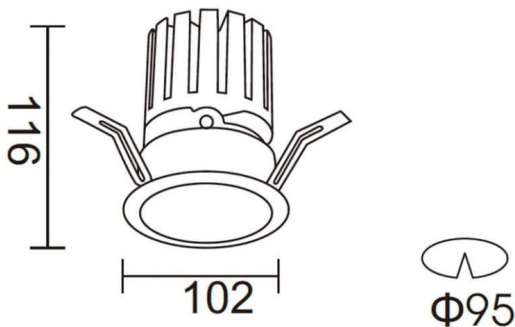

Scheme

Product	
Real power (W)	28.7
Real luminous flux (Lm)	2336
Luminous efficiency (Lm/W)	81.4
Beam angle (&ordm;)	36
Life time (h)	50000 h L80B10
IP	20
Electrical class insulation	Clas II
Colour	White
Control gear	DALI+wireless Casambi
Flicker Free	Yes
Light source	LED
Type of LED	COB
Colour temperature (K)	3000
Colour consistency (SDCM)	SDCM<3
CRI	80