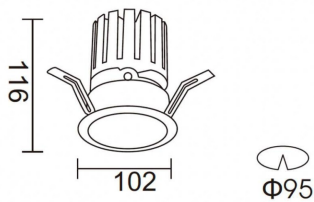

PRO-DR Smart

Lavov downlight from the family PRO-DR Smart with a power of 28,7W and an optics 36 degrees . CCT 3000K. With a total lumen output of 2336lm and a luminous efficiency of 81,4lm/W.DALI+wireless Casambi driver. Made in die cast aluminum and finished in black color.

Item code	86.DS25.3339.02
Product type	Indoor
Category	Downlights
Family	PRO-D
Subfamily	PRO-DR Smart
Pictograms	

Scheme

Product	
Real power (W)	28.7
Real luminous flux (Lm)	2336
Luminous efficiency (Lm/W)	81.400000000000006
Beam angle (°)	36
Life time (h)	50000 h L80B10
IP	20
Electrical class insulation	Clas II
Colour	black
Control gear	DALI+wireless Casambi
Flicker Free	Yes
Light source	LED
Type of LED	COB
Colour temperature (K)	3000
Colour consistency (SDCM)	SDCM<3
CRI	80