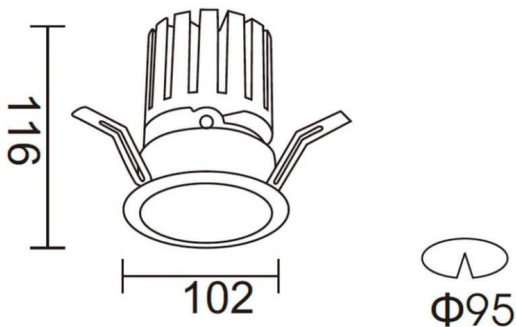

### PRO-DR Smart

Lavov downlight from the family PRO-DR Smart with a power of 28,7W and an optics 36 degrees . CCT 3000K. With a total lumen output of 2336lm and a luminous efficiency of 81,4lm/W.DALI+wireless Casambi driver. Made in die cast aluminum and finished in black color.

|              |                 |
|--------------|-----------------|
| Item code    | 86.DS25.3339.02 |
| Product type | Indoor          |
| Category     | Downlights      |
| Family       | PRO-D           |
| Subfamily    | PRO-DR Smart    |
| Pictograms   |                 |

### Scheme

|                             |                       |
|-----------------------------|-----------------------|
| Product                     |                       |
| Real power (W)              | 28.7                  |
| Real luminous flux (Lm)     | 2336                  |
| Luminous efficiency (Lm/W)  | 81.400000000000006    |
| Beam angle (°)              | 36                    |
| Life time (h)               | 50000 h L80B10        |
| IP                          | 20                    |
| Electrical class insulation | Clas II               |
| Colour                      | black                 |
| Control gear                | DALI+wireless Casambi |
| Flicker Free                | Yes                   |
| Light source                | LED                   |
| Type of LED                 | COB                   |
| Colour temperature (K)      | 3000                  |
| Colour consistency (SDCM)   | SDCM3                 |
| CRI                         | 80                    |