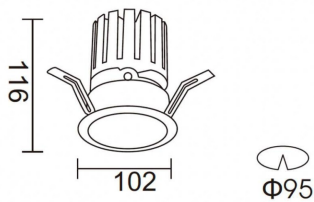

PRO-DR Smart

Lavov downlight from the family PRO-DR Smart with a power of 28,7W and an optics 36 degrees . CCT 3000K. With a total lumen output of 2336lm and a luminous efficiency of 81,4lm/W.DALI+wireless Casambi driver. Made in die cast aluminum and finished in grey color.

Item code	86.DS25.3339.03
Product type	Indoor
Category	Downlights
Family	PRO-D
Subfamily	PRO-DR Smart
Pictograms	

Scheme

Product	
Real power (W)	28.7
Real luminous flux (Lm)	2336
Luminous efficiency (Lm/W)	81.400000000000006
Beam angle (°)	36
Life time (h)	50000 h L80B10
IP	20
Electrical class insulation	Clas II
Colour	grey
Control gear	DALI+wireless Casambi
Flicker Free	Yes
Light source	LED
Type of LED	COB
Colour temperature (K)	3000
Colour consistency (SDCM)	SDCM<3
CRI	80