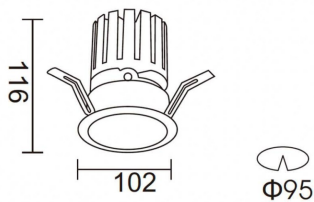

Scheme

Product

Real power (W)	28.7

Real luminous flux (Lm)	2336

Luminous efficiency (Lm/W)	81.400000000000006

Beam angle (°)	12

Life time (h)	50000 h L80B10

IP	20

Electrical class insulation	Clas II

Colour	White

Control gear	DALI+wireless Casambi

Flicker Free	Yes

Light source	LED

Type of LED	COB

Colour temperature (K)	4000

Colour consistency (SDCM)	SDCM<3

CRI	80