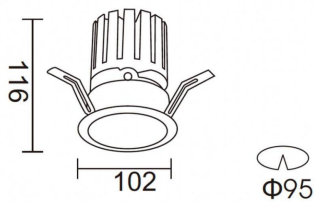

PRO-DR Smart

Lavov downlight from the family PRO-DR Smart with a power of 28,7W and an optics 12 degrees . CCT 4000K. With a total lumen output of 2336lm and a luminous efficiency of 81,4lm/W.DALI+wireless Casambi driver. Made in die cast aluminum and finished in White color.

Item code	86.DS25.3419.01
Product type	Indoor
Category	Downlights
Family	PRO-D
Subfamily	PRO-DR Smart
Pictograms	

Scheme

Product	
Real power (W)	28.7
Real luminous flux (Lm)	2336
Luminous efficiency (Lm/W)	81.400000000000006
Beam angle (°)	12
Life time (h)	50000 h L80B10
IP	20
Electrical class insulation	Clas II
Colour	White
Control gear	DALI+wireless Casambi
Flicker Free	Yes
Light source	LED
Type of LED	COB
Colour temperature (K)	4000
Colour consistency (SDCM)	SDCM<3
CRI	80