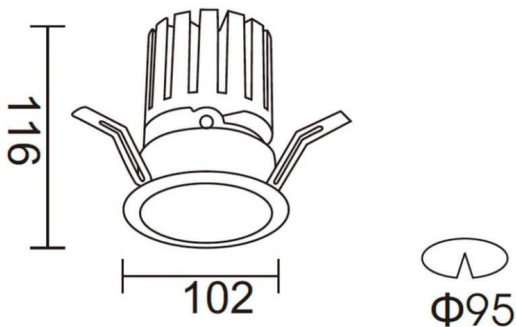

### PRO-DR Smart

Lavov downlight from the family PRO-DR Smart with a power of 28,7W and an optics 12 degrees . CCT 4000K. With a total lumen output of 2336lm and a luminous efficiency of 81,4lm/W.DALI+wireless Casambi driver. Made in die cast aluminum and finished in black color.

### Scheme

<b>Product</b>	
<b>Real power (W)</b>	<b>28.7</b>
<b>Real luminous flux (Lm)</b>	<b>2336</b>
<b>Luminous efficiency (Lm/W)</b>	<b>81.4</b>
<b>Beam angle (&amp;ordm;)</b>	<b>12</b>
<b>Life time (h)</b>	<b>50000 h L80B10</b>
<b>IP</b>	<b>20</b>
<b>Electrical class insulation</b>	<b>Clas II</b>
<b>Colour</b>	<b>black</b>
<b>Control gear</b>	<b>DALI+wireless Casambi</b>
<b>Flicker Free</b>	<b>Yes</b>
<b>Light source</b>	<b>LED</b>
<b>Type of LED</b>	<b>COB</b>
<b>Colour temperature (K)</b>	<b>4000</b>
<b>Colour consistency (SDCM)</b>	<b>SDCM&lt;3</b>
<b>CRI</b>	<b>80</b>