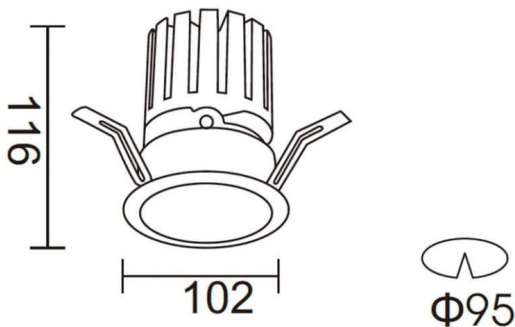

### PRO-DR Smart

Lavov downlight from the family PRO-DR Smart with a power of 28,7W and an optics 12 degrees . CCT 4000K. With a total lumen output of 2336lm and a luminous efficiency of 81,4lm/W.DALI+wireless Casambi driver. Made in die cast aluminum and finished in black color.

### Scheme

<b>Product</b>	
<b>Real power (W)</b>	<b>28.7</b>
<b>Real luminous flux (Lm)</b>	<b>2336</b>
<b>Luminous efficiency (Lm/W)</b>	<b>81.400000000000006</b>
<b>Beam angle (°)</b>	<b>12</b>
<b>Life time (h)</b>	<b>50000 h L80B10</b>
<b>IP</b>	<b>20</b>
<b>Electrical class insulation</b>	<b>Clas II</b>
<b>Colour</b>	<b>black</b>
<b>Control gear</b>	<b>DALI+wireless Casambi</b>
<b>Flicker Free</b>	<b>Yes</b>
<b>Light source</b>	<b>LED</b>
<b>Type of LED</b>	<b>COB</b>
<b>Colour temperature (K)</b>	<b>4000</b>
<b>Colour consistency (SDCM)</b>	<b>SDCM3</b>
<b>CRI</b>	<b>80</b>