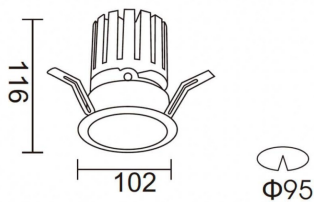

Subfamily	PRO-DR Smart
------------------	---------------------

Pictograms	    
	    

Scheme

Product

Real power (W)	28.7
-----------------------	-------------

Real luminous flux (Lm)	2336
--------------------------------	-------------