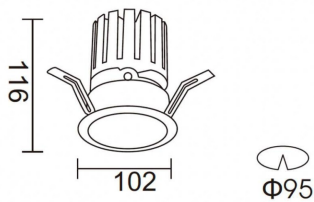

PRO-DR Smart

Lavov downlight from the family PRO-DR Smart with a power of 28,7W and an optics 12 degrees . CCT 4000K. With a total lumen output of 2336lm and a luminous efficiency of 81,4lm/W.DALI+wireless Casambi driver. Made in die cast aluminum and finished in grey color.

Item code	86.DS25.3419.03
Product type	Indoor
Category	Downlights
Family	PRO-D
Subfamily	PRO-DR Smart
Pictograms	

Scheme

Product	
Real power (W)	28.7
Real luminous flux (Lm)	2336
Luminous efficiency (Lm/W)	81.400000000000006
Beam angle (°)	12
Life time (h)	50000 h L80B10
IP	20
Electrical class insulation	Clas II
Colour	grey
Control gear	DALI+wireless Casambi
Flicker Free	Yes
Light source	LED
Type of LED	COB
Colour temperature (K)	4000
Colour consistency (SDCM)	SDCM<3
CRI	80