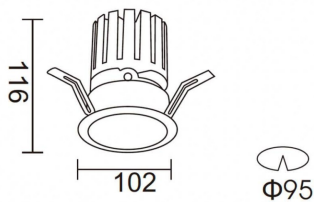

Subfamily	PRO-DR Smart
------------------	---------------------

Pictograms	

Scheme

Product

Real power (W)	28.7
-----------------------	-------------

Real luminous flux (Lm)	2336
--------------------------------	-------------