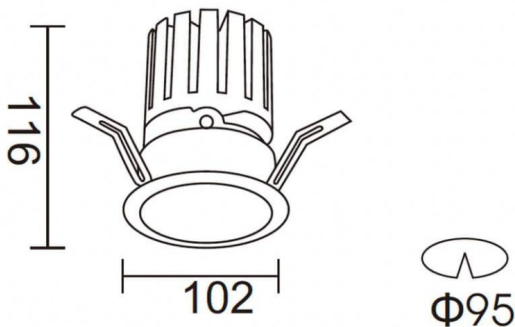

PRO-DR Smart

Lavov downlight from the family PRO-DR Smart with a power of 28,7W and an optics 12 degrees . CCT 4000K. With a total lumen output of 2336lm and a luminous efficiency of 81,4lm/W.DALI+wireless Casambi driver. Made in die cast aluminum and finished in grey color.

Scheme

Item code	86.DS25.3419.03
Product type	Indoor
Category	Downlights
Family	PRO-D
Subfamily	PRO-DR Smart
Pictograms	

Product	
Real power (W)	28.7
Real luminous flux (Lm)	2336
Luminous efficiency (Lm/W)	81.400000000000006
Beam angle (°)	12
Life time (h)	50000 h L80B10
IP	20
Electrical class insulation	Clas II
Colour	grey
Control gear	DALI+wireless Casambi
Flicker Free	Yes
Light source	LED
Type of LED	COB
Colour temperature (K)	4000
Colour consistency (SDCM)	SDCM3
CRI	80