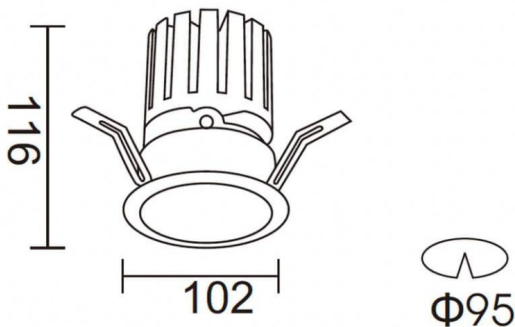

PRO-DR Smart

Lavov downlight from the family PRO-DR Smart with a power of 28,7W and an optics 24 degrees . CCT 4000K. With a total lumen output of 2336lm and a luminous efficiency of 81,4lm/W.DALI+wireless Casambi driver. Made in die cast aluminum and finished in White color.

Scheme

Item code	86.DS25.3429.01
Product type	Indoor
Category	Downlights
Family	PRO-D
Subfamily	PRO-DR Smart
Pictograms	

Product	
Real power (W)	28.7
Real luminous flux (Lm)	2336
Luminous efficiency (Lm/W)	81.4
Beam angle (º)	24
Life time (h)	50000 h L80B10
IP	20
Electrical class insulation	Clas II
Colour	White
Control gear	DALI+wireless Casambi
Flicker Free	Yes
Light source	LED
Type of LED	COB
Colour temperature (K)	4000
Colour consistency (SDCM)	SDCM<3
CRI	80