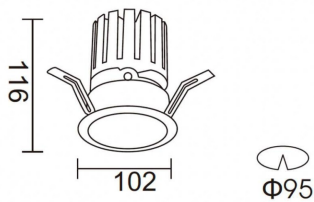

PRO-DR Smart

Lavov downlight from the family PRO-DR Smart with a power of 28,7W and an optics 24 degrees . CCT 4000K. With a total lumen output of 2336lm and a luminous efficiency of 81,4lm/W.DALI+wireless Casambi driver. Made in die cast aluminum and finished in White color.

Scheme

| | |
|------------------------------------|------------------------------|
| Product | |
| Real power (W) | 28.7 |
| Real luminous flux (Lm) | 2336 |
| Luminous efficiency (Lm/W) | 81.400000000000006 |
| Beam angle (°) | 24 |
| Life time (h) | 50000 h L80B10 |
| IP | 20 |
| Electrical class insulation | Clas II |
| Colour | White |
| Control gear | DALI+wireless Casambi |
| Flicker Free | Yes |
| Light source | LED |
| Type of LED | COB |
| Colour temperature (K) | 4000 |
| Colour consistency (SDCM) | SDCM<3 |
| CRI | 80 |