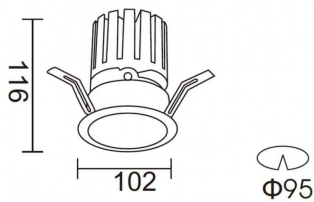

PRO-DR Smart

Lavov downlight from the family PRO-DR Smart with a power of 28,7W and an optics 24 degrees . CCT 4000K. With a total lumen output of 2336lm and a luminous efficiency of 81,4lm/W.DALI+wireless Casambi driver. Made in die cast aluminum and finished in black color.

Item code	86.DS25.3429.02
Product type	Indoor
Category	Downlights
Family	PRO-D
Subfamily	PRO-DR Smart
Pictograms	

Scheme

Product	
Real power (W)	28.7
Real luminous flux (Lm)	2336
Luminous efficiency (Lm/W)	81.400000000000006
Beam angle (°)	24
Life time (h)	50000 h L80B10
IP	20
Electrical class insulation	Clas II
Colour	black
Control gear	DALI+wireless Casambi
Flicker Free	Yes
Light source	LED
Type of LED	COB
Colour temperature (K)	4000
Colour consistency (SDCM)	SDCM<3
CRI	80