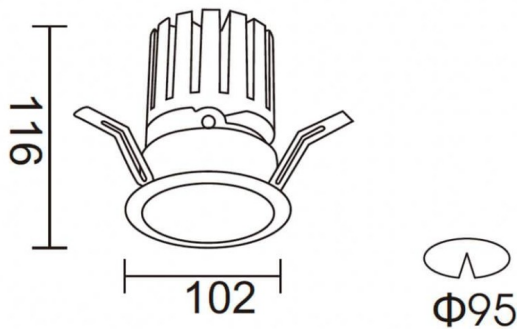

### PRO-DR Smart

Lavov downlight from the family PRO-DR Smart with a power of 28,7W and an optics 24 degrees . CCT 4000K. With a total lumen output of 2336lm and a luminous efficiency of 81,4lm/W.DALI+wireless Casambi driver. Made in die cast aluminum and finished in black color.

### Scheme

<b>Product</b>	
<b>Real power (W)</b>	<b>28.7</b>
<b>Real luminous flux (Lm)</b>	<b>2336</b>
<b>Luminous efficiency (Lm/W)</b>	<b>81.4</b>
<b>Beam angle (&amp;ordm;)</b>	<b>24</b>
<b>Life time (h)</b>	<b>50000 h L80B10</b>
<b>IP</b>	<b>20</b>
<b>Electrical class insulation</b>	<b>Clas II</b>
<b>Colour</b>	<b>black</b>
<b>Control gear</b>	<b>DALI+wireless Casambi</b>
<b>Flicker Free</b>	<b>Yes</b>
<b>Light source</b>	<b>LED</b>
<b>Type of LED</b>	<b>COB</b>
<b>Colour temperature (K)</b>	<b>4000</b>
<b>Colour consistency (SDCM)</b>	<b>SDCM&lt;3</b>
<b>CRI</b>	<b>80</b>