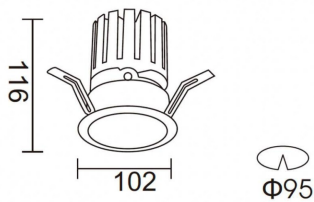

### PRO-DR Smart

Lavov downlight from the family PRO-DR Smart with a power of 28,7W and an optics 24 degrees . CCT 4000K. With a total lumen output of 2336lm and a luminous efficiency of 81,4lm/W.DALI+wireless Casambi driver. Made in die cast aluminum and finished in grey color.

### Scheme

<b>Product</b>	
<b>Real power (W)</b>	<b>28.7</b>
<b>Real luminous flux (Lm)</b>	<b>2336</b>
<b>Luminous efficiency (Lm/W)</b>	<b>81.400000000000006</b>
<b>Beam angle (°)</b>	<b>24</b>
<b>Life time (h)</b>	<b>50000 h L80B10</b>
<b>IP</b>	<b>20</b>
<b>Electrical class insulation</b>	<b>Clas II</b>
<b>Colour</b>	<b>grey</b>
<b>Control gear</b>	<b>DALI+wireless Casambi</b>
<b>Flicker Free</b>	<b>Yes</b>
<b>Light source</b>	<b>LED</b>
<b>Type of LED</b>	<b>COB</b>
<b>Colour temperature (K)</b>	<b>4000</b>
<b>Colour consistency (SDCM)</b>	<b>SDCM&lt;3</b>
<b>CRI</b>	<b>80</b>