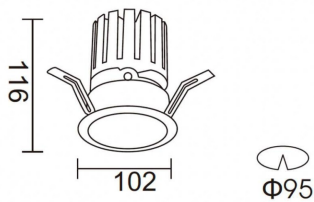

PRO-DR Smart

Lavov downlight from the family PRO-DR Smart with a power of 28,7W and an optics 24 degrees . CCT 4000K. With a total lumen output of 2336lm and a luminous efficiency of 81,4lm/W.DALI+wireless Casambi driver. Made in die cast aluminum and finished in grey color.

Item code	86.DS25.3429.03
Product type	Indoor
Category	Downlights
Family	PRO-D
Subfamily	PRO-DR Smart
Pictograms	

Scheme

Product	
Real power (W)	28.7
Real luminous flux (Lm)	2336
Luminous efficiency (Lm/W)	81.400000000000006
Beam angle (°)	24
Life time (h)	50000 h L80B10
IP	20
Electrical class insulation	Clas II
Colour	grey
Control gear	DALI+wireless Casambi
Flicker Free	Yes
Light source	LED
Type of LED	COB
Colour temperature (K)	4000
Colour consistency (SDCM)	SDCM<3
CRI	80