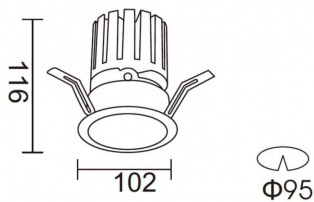

Scheme

Product

Real power (W)	28.7

Real luminous flux (Lm)	2336

Luminous efficiency (Lm/W)	81.400000000000006

Beam angle (°)	36

Life time (h)	50000 h L80B10

IP	20

Electrical class insulation	Clas II

Colour	White

Control gear	DALI+wireless Casambi

Flicker Free	Yes

Light source	LED

Type of LED	COB

Colour temperature (K)	4000

Colour consistency (SDCM)	SDCM<3

CRI	80