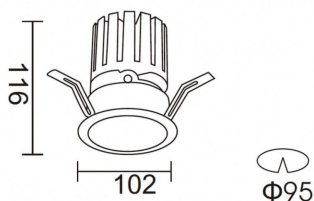

PRO-DR Smart

Lavov downlight from the family PRO-DR Smart with a power of 28,7W and an optics 36 degrees . CCT 4000K. With a total lumen output of 2336lm and a luminous efficiency of 81,4lm/W.DALI+wireless Casambi driver. Made in die cast aluminum and finished in black color.

Subfamily	PRO-DR Smart
------------------	---------------------

Pictograms	    
	    

Scheme

Product

Real power (W)	28.7
-----------------------	-------------

Real luminous flux (Lm)	2336
--------------------------------	-------------

Luminous efficiency (Lm/W)	81.400000000000006
-----------------------------------	---------------------------

Beam angle (°)	36
-----------------------	-----------

Life time (h)	50000 h L80B10
----------------------	-----------------------