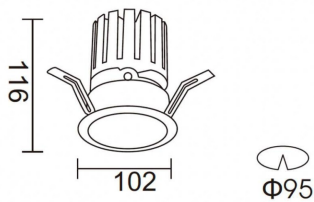

PRO-DR Smart

Lavov downlight from the family PRO-DR Smart with a power of 28,7W and an optics 36 degrees . CCT 4000K. With a total lumen output of 2336lm and a luminous efficiency of 81,4lm/W.DALI+wireless Casambi driver. Made in die cast aluminum and finished in grey color.

Item code	86.DS25.3439.03
Product type	Indoor
Category	Downlights
Family	PRO-D
Subfamily	PRO-DR Smart
Pictograms	

Scheme

Product	
Real power (W)	28.7
Real luminous flux (Lm)	2336
Luminous efficiency (Lm/W)	81.400000000000006
Beam angle (°)	36
Life time (h)	50000 h L80B10
IP	20
Electrical class insulation	Clas II
Colour	grey
Control gear	DALI+wireless Casambi
Flicker Free	Yes
Light source	LED
Type of LED	COB
Colour temperature (K)	4000
Colour consistency (SDCM)	SDCM<3
CRI	80