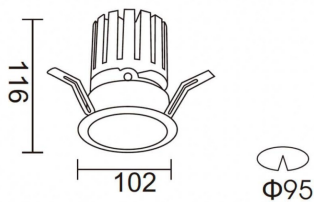

Scheme

Product

Real power (W)	28.7

Real luminous flux (Lm)	2336

Luminous efficiency (Lm/W)	81.400000000000006

Beam angle (°)	36

Life time (h)	50000 h L80B10

IP	20

Electrical class insulation	Clas II

Colour	grey

Control gear	DALI+wireless Casambi

Flicker Free	Yes

Light source	LED

Type of LED	COB

Colour temperature (K)	4000

Colour consistency (SDCM)	SDCM<3

CRI	80